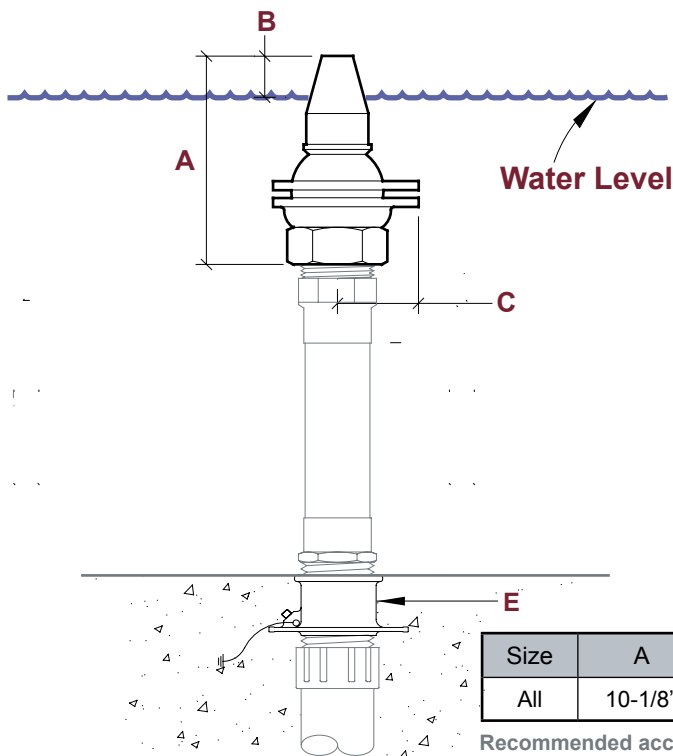

143-30 Series

Clearstream Jet

Function:

The **143-30 Series Clearstream Jet** creates a clean, smooth stream of water. Like our other Clearstream Jets, this model is adjustable to 15 degrees off vertical allowing flexibility in patterns of spray and throw. With spray heights reaching 100', the 143-30 Series allows for versatile settings and configurations. This series is available in four orifice sizes, 7/8", 1", 1-1/8", and 1-1/4", with 3" NPT or Solder connection.

Key Features:

- 3" female NPT or Solder connection inlet.
- Four orifice sizes available: 7/8", 1", 1-1/8", and 1-1/4".
- Adjustable to 15 degrees off vertical.
- Machined from high-quality, noncorrosive brass.
- **Water level independent.**

Size	A	B	C
All	10-1/8"	2" MIN	R3-15/16"

Recommended accessories shown in drawing: (E)
276 Series Slab Penetration.

#143-87300 Clearstream Jet: 7/8" orifice, 3" Solder connection.

#143-87301 Clearstream Jet: 7/8" orifice, 3" NPT connection.

#143-12300 Clearstream Jet: 1-1/4" orifice, 3" Solder connection.

#143-12301 Clearstream Jet: 1-1/4" orifice, 3" NPT connection.

Model	Order #	Flow Volume	Spray Height											Shipping Weight	
			10'	15'	20'	30'	40'	50'	60'	70'	80'	90'	100'		
143-87300	20202	GPM	22.0 lbs	47	57	66	81	93	104	114	123	132	140	147	
143-87301	20203			61	75	86	105	122	136	149	161	172	183	192	
143-10300	20204			77	94	109	133	154	172	189	204	218	232	244	
143-10301	20205			95	116	134	165	190	213	233	252	269	285	301	
143-11300	20206														
143-11301	20207														
143-12300	20208														
143-12301	20209														
All Models				Head (ft)	14	20	27	40	54	67	81	95	110	125	140