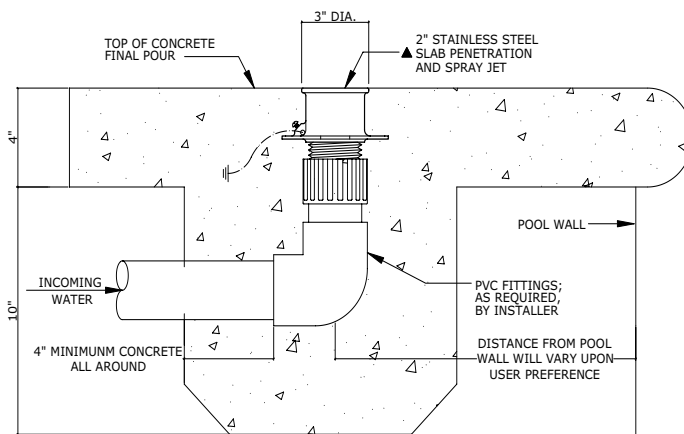

## Function:

The 195 Series Pool Deck Jets are specially designed for flush mount installation around a pool's edge. The interchangeable inserts allow you to update the spray effect as desired. Available in a single jet, or double jet spray pattern these are sure to add a little something extra to your back yard.

When multiple jets are used, we can provide a manifold type set up which allows for an easier installation and a single connection point to incoming water.

### Pool Deck Jets

**#195-1:** (1) 1/4" orifice single arching jet and slab penetration.

**#195-2:** (1) 1/4" orifice double arching jet and slab penetration.