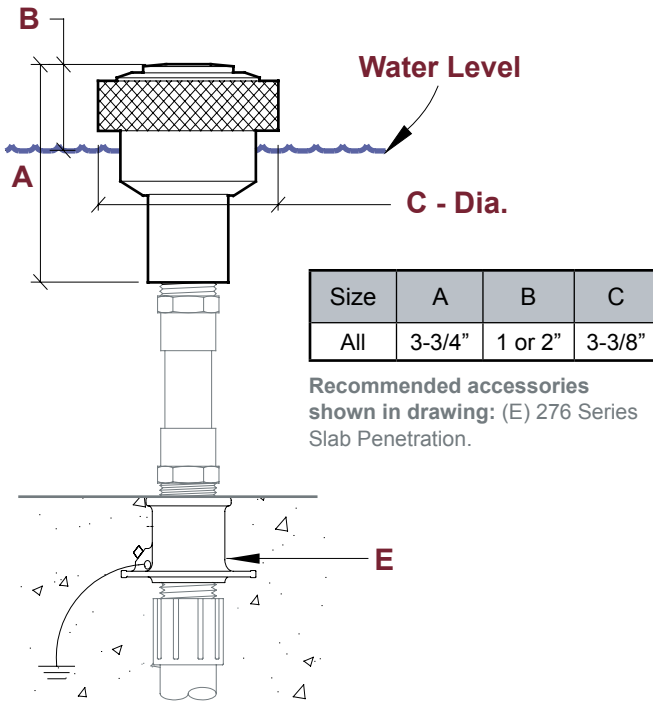

133 Series Water Castle Jet

Function:

The **133 Series Water Castle Jets**, also called “Fleur-de-lis” jets, are multi-orificed, three-tiered jets. Because of the wide selection of sizes and performance levels, there is a Water Castle Jet to enhance almost any setting.

Key Features:

- Multi-orificed, three tiered design.
- Four connection sizes available: 1/4", 1/2", 3/4", & 1-1/4".
- Machined cast brass and copper construction.
- Filtered or fine strained water recommended for optimum performance.
- **Water level independent.**

#133-021-19 Water Castle Jet: (19) nozzles; 1/4" female NPT connection.

#133-021-37 Water Castle Jet: (37) nozzles; 1/4" female NPT connection.

#133-051-19 Water Castle Jet: (19) nozzles; 1/2" female NPT connection.

#133-051-37 Water Castle Jet: (37) nozzles; 1/2" female NPT connection.

#133-071-19 Water Castle Jet: (19) nozzles; 3/4" female NPT connection.

#133-071-37 Water Castle Jet: (37) nozzles; 3/4" female NPT connection.