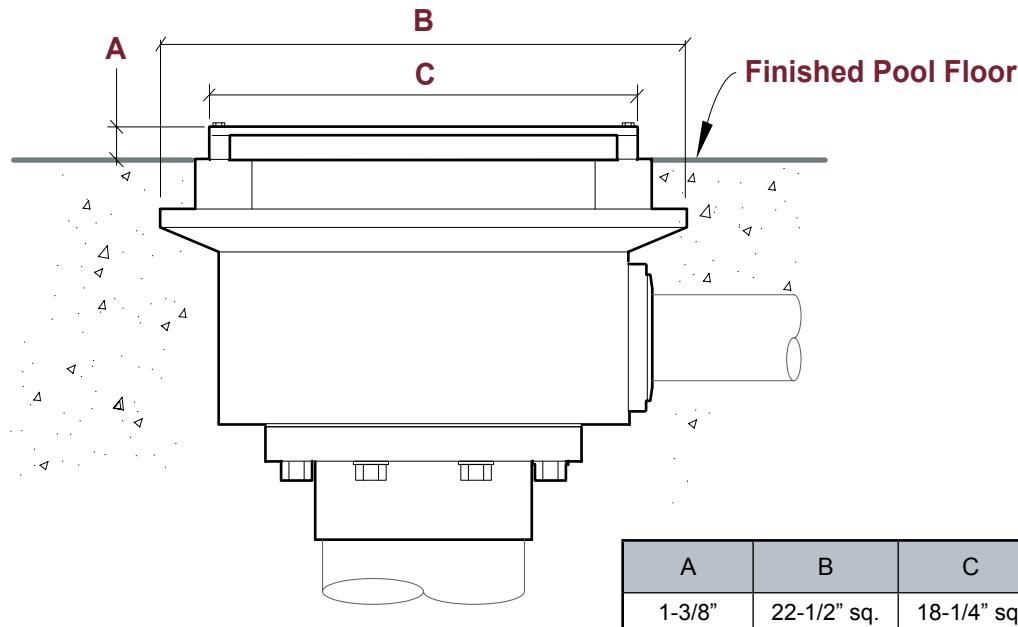

#### Function:

The **236 Series Sump** is our largest sump and is installed flush in the pool floor. The sump can serve a number of functions, but is typically used in one of the following ways:

- 1. Suction Sump** - When used as a suction sump, the fitting prevents vortexing by forcing water to circulate across the pool floor. Vortexing allows air to enter the suction line, eventually shortening the pump life. Also, the improved water circulation caused by the sump helps keep the pool floor clean.
- 2. Ballast Fitting** - The sump may be used as a ballast fitting for waterfalls, or as a dump line in fountains with our 492-Series Wind Compensation System.
- 3. Equalizer Fitting** - The sump may be used as an equalizer between pools with equal water levels.

#### Key Features:

- Body is roto-molded black polyethylene and includes integral waterstop flange.
- Body includes two formed-in 1/4"-20 female thread brass inserts on top surface for attachment of anti-vortex/diverter plate.
- Diverter plate is cast bronze with lip allowing installation of thin-set tile.