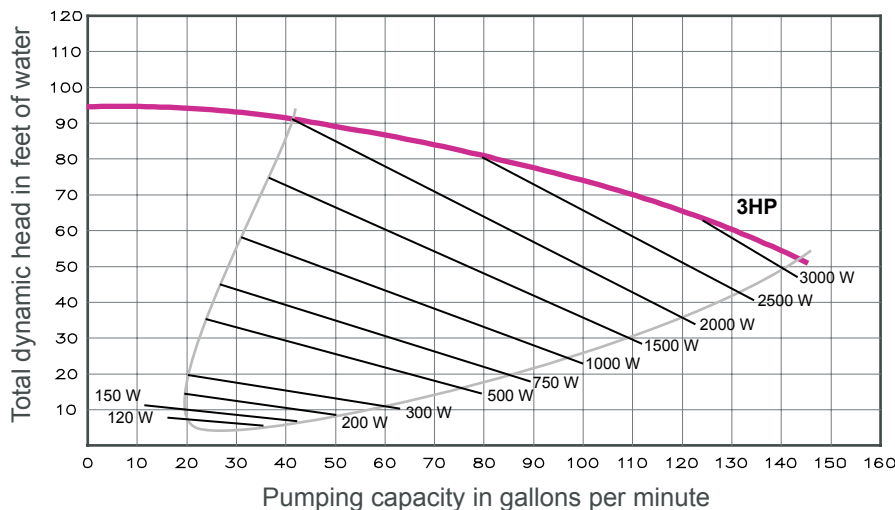

Toll Free: 887.426.4622
Phone: 770.457.3000
Fax: 770.457.4225
www.hobbsfountains.com