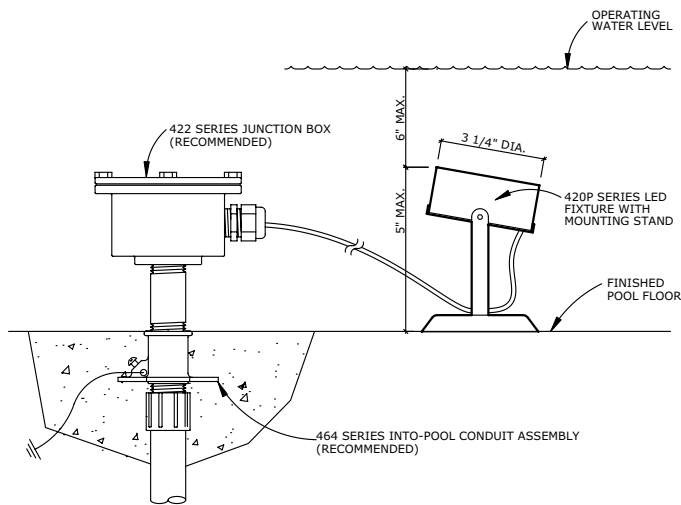

Model	Order #	Description	Shipping Weight
420P-W	270-27875	Submersible, Free Standing, 12V, All White LED Fixture	2.0 lbs.
420P-Y	270-27916	Submersible, Free Standing, 12V, All Yellow LED Fixture	2.0 lbs.
420P-B	270-27917	Submersible, Free Standing, 12V, All Blue LED Fixture	2.0 lbs.
420P-G	270-27918	Submersible, Free Standing, 12V, All Green LED Fixture	2.0 lbs.
420P-R	270-27919	Submersible, Free Standing, 12V, All Red LED Fixture	2.0 lbs.
420P-C1	270-27921	Submersible, Free Standing, 12V, Red/Amber/White Auto Changing LED Fixture	2.0 lbs.
420P-C2	270-27922	Submersible, Free Standing, 12V, Red/Blue/Green Auto Changing LED Fixture	2.0 lbs.
420P-C3	270-27923	Submersible, Free Standing, 12V, Red/Blue/White Auto Changing LED Fixture	2.0 lbs.
420P-C4	270-27924	Submersible, Free Standing, 12V, Red/Green/White Auto Changing LED Fixture	2.0 lbs.

Accessories / Notes: Junction box and spray effect are not included and are only shown for illustration purposes.

Every project is different and thus, so are the lighting requirements. Please contact a Hobbs Sales Representative for assistance when specifying these parts.

Toll Free: 887.426.4622
Phone: 770.457.3000
Fax: 770.457.4225
www.hobbsfountains.com