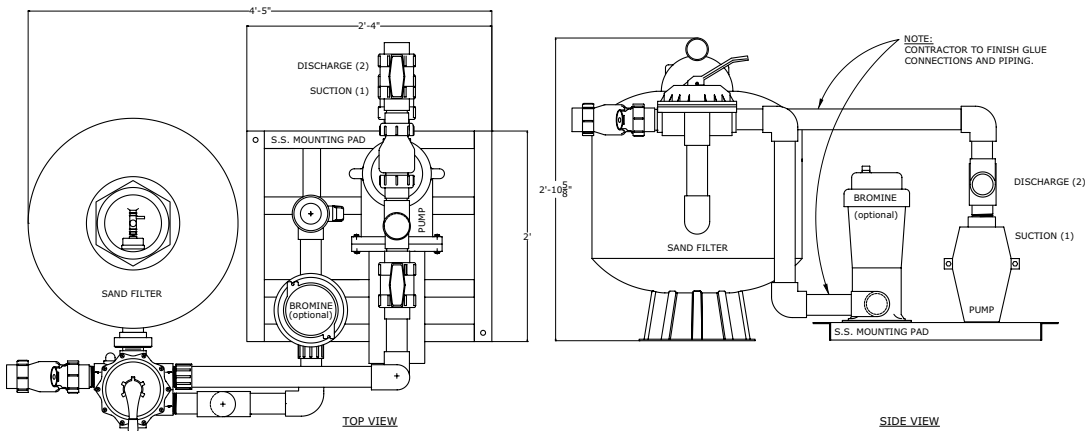

Function:

The **720e-Bronze Series Cartridge Filter ePAD** is our most economical sand filter system available. Made using schedule 40 PVC piping, ball valves, and fittings, it features high quality components and reliable construction.

- Standard system includes selected pump size and sand filter.
- Fill / Level Manifold and Brominator are separate, optional items.
- Control panel requirements vary depending on pump selection. A control panel is required for all systems.