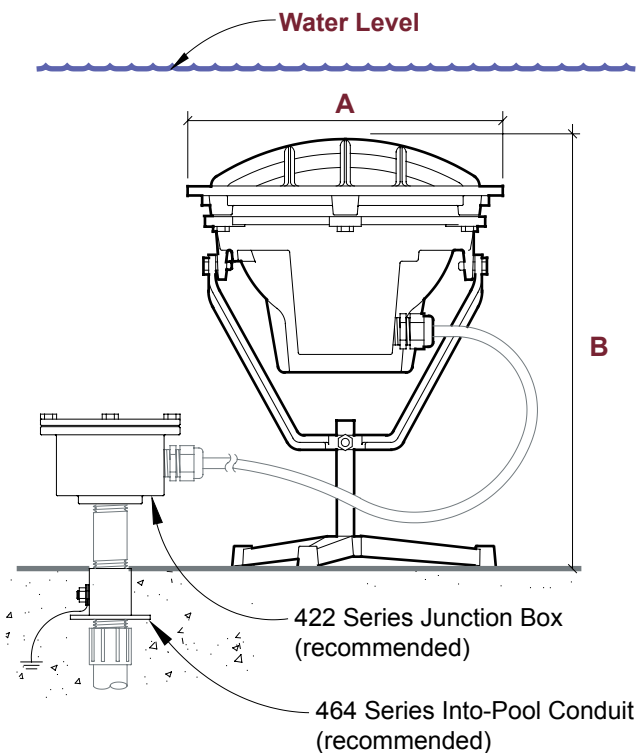

418 Series

Light Fixture

Function:

The **418 Series Submersible Light Fixture** is a free-standing light that can be configured for optimum lighting of any fountain design. It is available in either 120 volt/500 maximum watt configuration, or 12 volt/300 maximum watt configuration.

The 120 volt/500 maximum watt fixture uses a PAR 56, mogul-end prong lamp. The low voltage fixture uses a screw terminal, 12 volt/300 watt lamp. Both lamps are available in a range of configurations.

Model	A	B
All	9- 7/8" DIA	10-1/4" to 14-1/2"

#418-5T Submersible

Light: Uses PAR 56, 500 Watt maximum, 120 Volt lamps. Includes 10' of 16/3 underwater cable.

#418-6T Submersible

Light: Same as #418-5 with the addition of a brass swivel yoke, stem, and tripod assembly.

#418-5LV Submersible

Light: Uses screw terminal, 300 Watt, 12 Volt lamps. Includes 10' of 10/3 underwater cable.

#418-6LV Submersible

Light: Same as #418-5LV with the addition of a brass swivel yoke, stem, and tripod assembly.