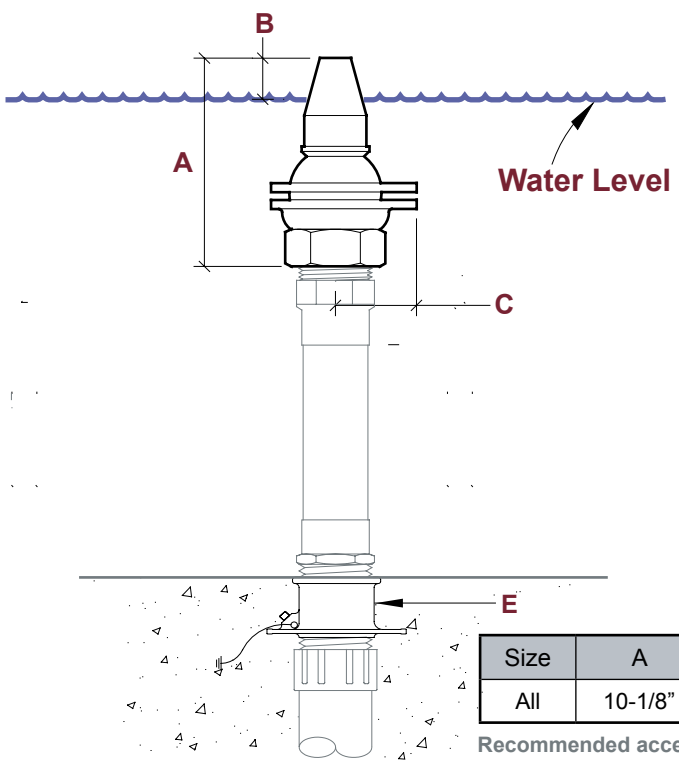

## 143-30 Series Clearstream Jet

### Function:

The **143-30 Series Clearstream Jet** creates a clean, smooth stream of water. Like our other Clearstream Jets, this model is adjustable to 15 degrees off vertical allowing flexibility in patterns of spray and throw. With spray heights reaching 100', the 143-30 Series allows for versatile settings and configurations. This series is available in four orifice sizes, 7/8", 1", 1-1/8", and 1-1/4", with 3" NPT or Solder connection.

- #143-87300 Clearstream Jet:** 7/8" orifice, 3" Solder connection.
- #143-87301 Clearstream Jet:** 7/8" orifice, 3" NPT connection.
- #143-10300 Clearstream Jet:** 1" orifice, 3" Solder connection.
- #143-10301 Clearstream Jet:** 1" orifice, 3" NPT connection.
- #143-11300 Clearstream Jet:** 1-1/8" orifice, 3" Solder connection.
- #143-11301 Clearstream Jet:** 1-1/8" orifice, 3" NPT connection.
- #143-12300 Clearstream Jet:** 1-1/4" orifice, 3" Solder connection.
- #143-12301 Clearstream Jet:** 1-1/4" orifice, 3" NPT connection.

### Key Features:

- 3" female NPT or Solder connection inlet.
- Four orifice sizes available: 7/8", 1", 1-1/8", and 1-1/4".
- Adjustable to 15 degrees off vertical.
- Machined from high-quality, noncorrosive brass.
- **Water level independent.**