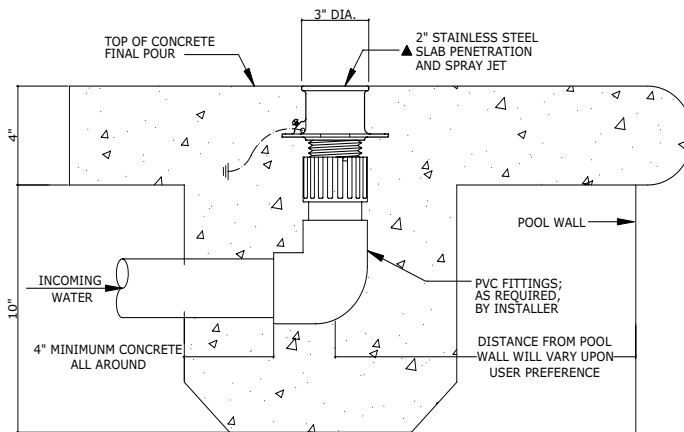

Function:

The 195 Series Pool Deck Jets are specially designed for flush mount installation around a pool's edge. The interchangeable inserts allow you to update the spray effect as desired. Available in a single jet, or double jet spray pattern these are sure to add a little something extra to your back yard.

When multiple jets are used, we can provide a manifold type set up which allows for an easier installation and a single connection point to incoming water.

195 Series

Pool Deck Jets

#195-1: (1) 1/4" orifice single arching jet and slab penetration.

#195-2: (1) 1/4" orifice double arching jet and slab penetration.

Key Features:

- Stainless steel and PVC construction
- Interchangeable jets for different spray effects
- Deck mounted
- No pinch points or sharp edges protect feet
- Custom colors or materials available upon request and at an additional cost