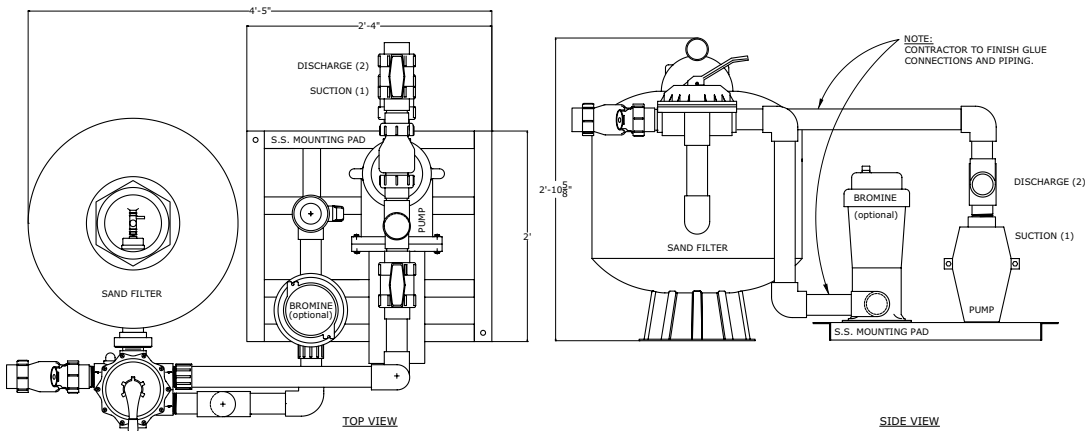

## Function:

The **720e-Silver Series Cartridge Filter ePAD** is identical to the 720e Bronze Series in performance with the only exception being the use of schedule 80 PVC piping, fittings, and true union ball valves. It features high quality components and reliable construction.

- Standard system includes selected pump size and sand filter.
- Fill / Level Manifold and Brominator are separate, optional items.
- Control panel requirements vary depending on pump selection. A control panel is required for all systems.