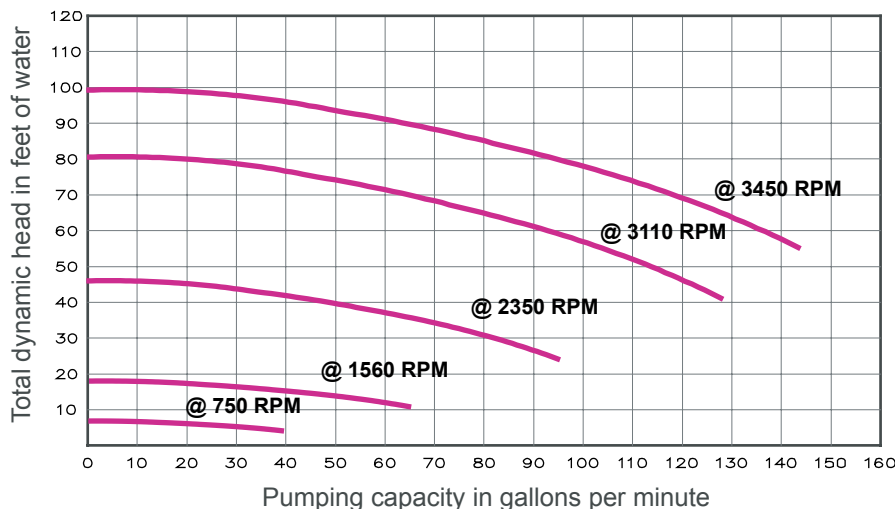

323 Series

Pool Pump

Function:

The **323 Series VS 3050 pump** allows the programming of four various speeds ranging from 400 to 3450 RPMs to accomplish different tasks at lowest energy usage.

#323-209L Pump: 3 HP; 230 Volt; Programmable Variable Speed Pump; 1.15 Service Factor; 16 Full Load Amps; 2" Connection Diameter; Comes with 50' communication cable.

Model	Order #	Description	Shipping Weight
323-209L	390-39037	3 HP Programmable Pump, 230 Volt	47.0 lbs
Accessories			
322-641	390-39035	IntelliComm 4	8.0 lbs
323-521	390-39038	Conduit Box- Black	2.0 lbs