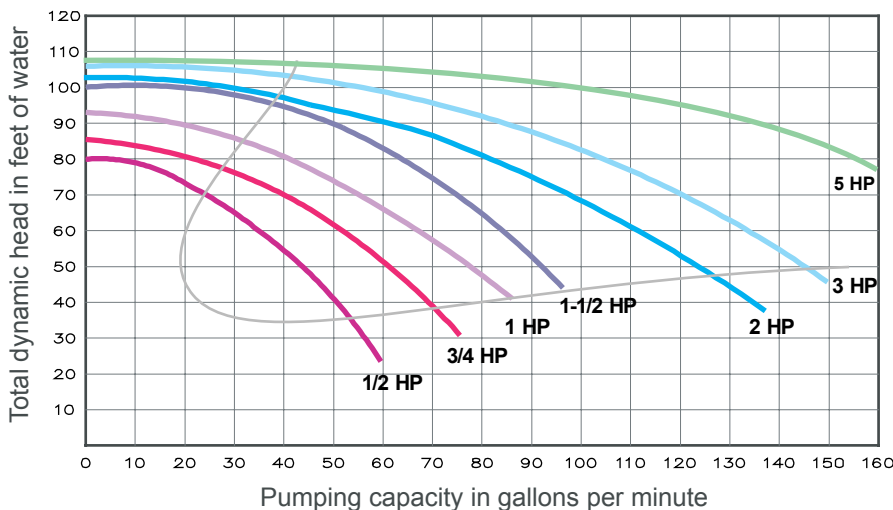

Toll Free: 887.426.4622
Phone: 770.457.3000
Fax: 770.457.4225
www.hobbsfountains.com