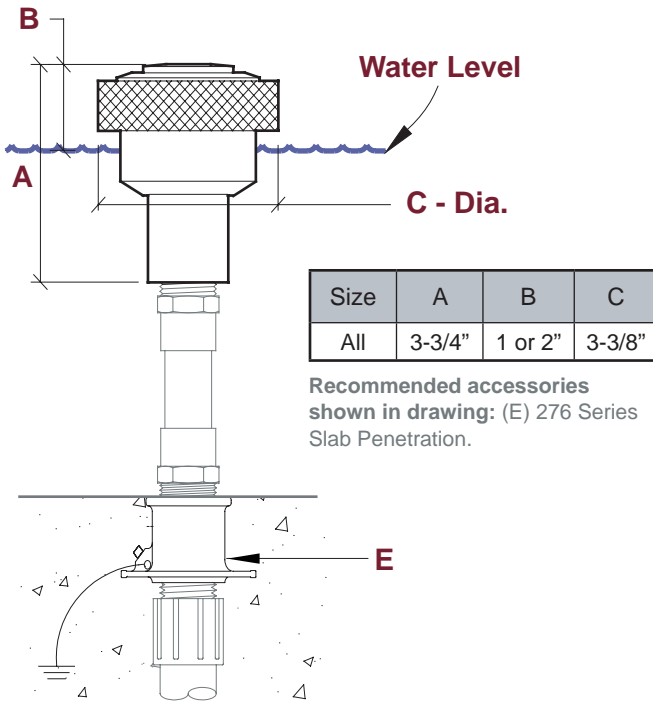

#### Function:

The **133 Series Water Castle Jets**, also called “Fleur-de-lis” jets, are multi-orificed, three-tiered jets. Because of the wide selection of sizes and performance levels, there is a Water Castle Jet to enhance almost any setting.

#### Key Features:

- Multi-orificed, three tiered design.
- Four connection sizes available: 1/4", 1/2", 3/4", & 1-1/4".
- Machined cast brass and copper construction.
- Filtered or fine strained water recommended for optimum performance.
- Water level independent.

**#133-021-19 Water Castle Jet:** (19) nozzles; 1/4" female NPT connection.

**#133-021-37 Water Castle Jet:** (37) nozzles; 1/4" female NPT connection.

**#133-051-19 Water Castle Jet:** (19) nozzles; 1/2" female NPT connection.

**#133-051-37 Water Castle Jet:** (37) nozzles; 1/2" female NPT connection.

**#133-071-19 Water Castle Jet:** (19) nozzles; 3/4" female NPT connection.

**#133-071-37 Water Castle Jet:** (37) nozzles; 3/4" female NPT connection.