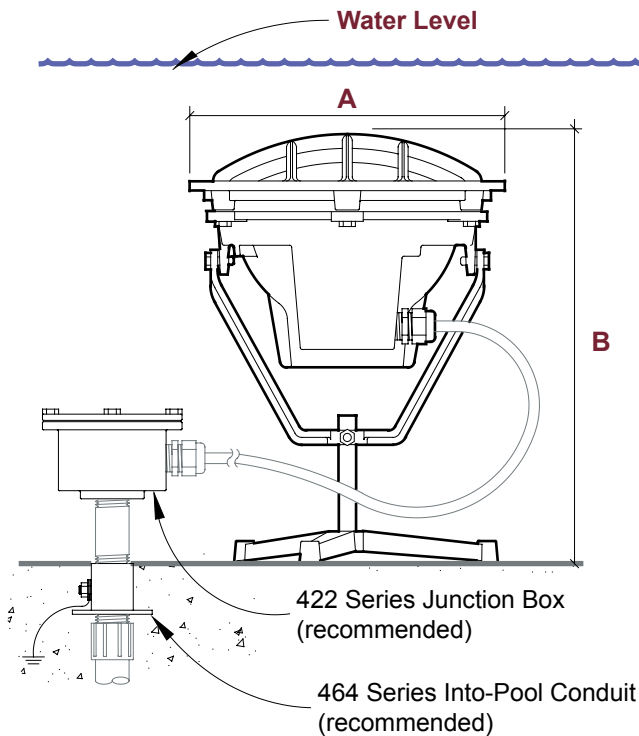

419 Series

Light Fixture

Function:

The **419 Series Submersible Light Fixture** is a free standing fountain light that provides 1,000 watts of illumination. The fixture accepts a PAR 64, mogul-end prong, 120 volt, 1000 Watt lamp which must be purchased separately.

#419-5 Submersible Light:
Uses PAR 64, 1000 Watt, 120 Volt lamps.

#419-6 Submersible Light:
Same as #419-5 with the addition of a brass swivel yoke, stem, and tripod assembly.

Model	A	B
All	9- 7/8" DIA	10-1/4" to 14-1/2"

Key Features:

- With 1000 watts of power, the 419 is our most powerful light fixture.
- Constructed of natural finish cast brass with stainless steel fasteners.
- Includes silicone rubber lamp gasket (a separate lens is not used).
- 10' of 16/3 underwater cable included.
- Brass swivel yoke and adjustable tripod assembly available.
- Lamp not included.
- All models include a thermostat to protect internal components.

Model	Order #	Description	Shipping Weight
419-5	270-27175	Submersible Free Standing Light Fixture: 1000 Watt, 120 Volt	22.0 lbs
419-6	270-27176	Submersible Free Standing Light Fixture: 1000 Watt, 120 Volt with Tripod Stand	24.0 lbs