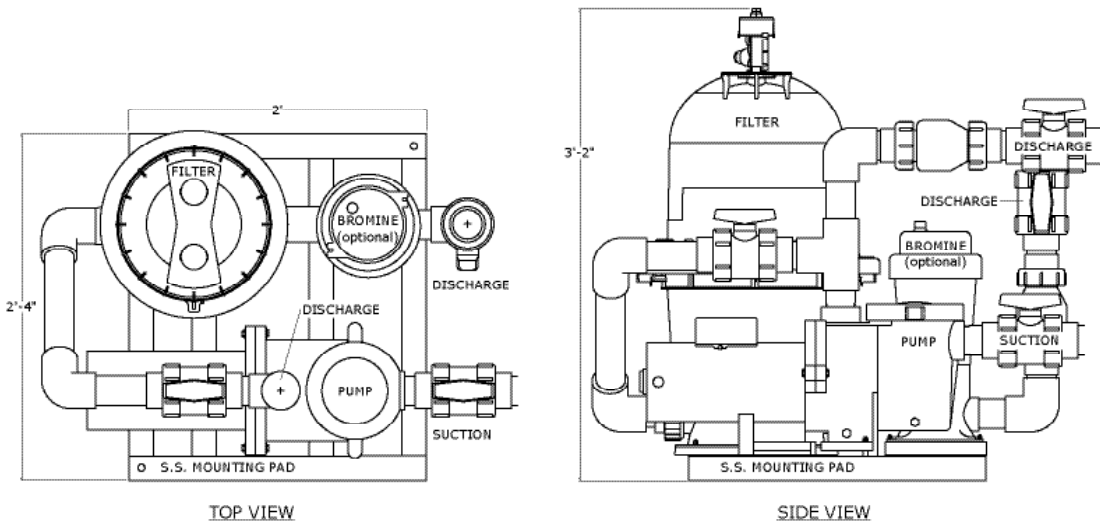

Model	Order #	Description	Suct.	Disch.
710e-005-1-S	680-69634	Silver Series, 1/2 HP, 1ϕ, Cartridge Filter / Display ePAD	One 2"	Two 2"
710e-005-3-S	680-69635	Silver Series, 1/2 HP, 3ϕ, Cartridge Filter / Display ePAD	One 2"	Two 2"
710e-007-1-S	680-69636	Silver Series, 3/4 HP, 1ϕ, Cartridge Filter / Display ePAD	One 2"	Two 2"
710e-007-3-S	680-69637	Silver Series, 3/4 HP, 3ϕ, Cartridge Filter / Display ePAD	One 2"	Two 2"
710e-010-1-S	680-69638	Silver Series, 1 HP, 1ϕ, Cartridge Filter / Display ePAD	One 2"	Two 2"
710e-010-3-S	680-69639	Silver Series, 1 HP, 3ϕ, Cartridge Filter / Display ePAD	One 2"	Two 2"
710e-015-1-S	680-69640	Silver Series, 1 1/2 HP, 1ϕ, Cartridge Filter / Display ePAD	One 2"	Two 2"
710e-015-3-S	680-69641	Silver Series, 1 1/2 HP, 3ϕ, Cartridge Filter / Display ePAD	One 2"	Two 2"
710e-020-1-S	680-69642	Silver Series, 2 HP, 1ϕ, Cartridge Filter / Display ePAD	One 2"	Two 2"
710e-020-3-S	680-69643	Silver Series, 2 HP, 3ϕ, Cartridge Filter / Display ePAD	One 2"	Two 2"
710e-030-1-S	680-69644	Silver Series, 3 HP, 1ϕ, Cartridge Filter / Display ePAD	One 2"	Two 2"
710e-030-3-S	680-69645	Silver Series, 3 HP, 3ϕ, Cartridge Filter / Display ePAD	One 2"	Two 2"
710e-051-3-S	680-69646	Silver Series, 5 HP, 3ϕ, Cartridge Filter / Display ePAD	One 3"	Two 3"
Control Panel Options				
ePanel1	940-94992	1ϕ eSeries Control Panel without Fill / Level Manifold	N/A	N/A
ePanel2	940-95005	1ϕ eSeries Control Panel with Fill / Level Manifold	N/A	N/A
ePanel3	940-95003	3ϕ eSeries Control Panel without Fill / Level Manifold	N/A	N/A
ePanel4	940-95002	3ϕ eSeries Control Panel with Fill / Level Manifold	N/A	N/A
Optional Equipment				
360e-BS	680-69619	Brominator Assembly	N/A	N/A
700e-BS	680-69620	3/4" Fill / Level Manifold Assembly	N/A	N/A