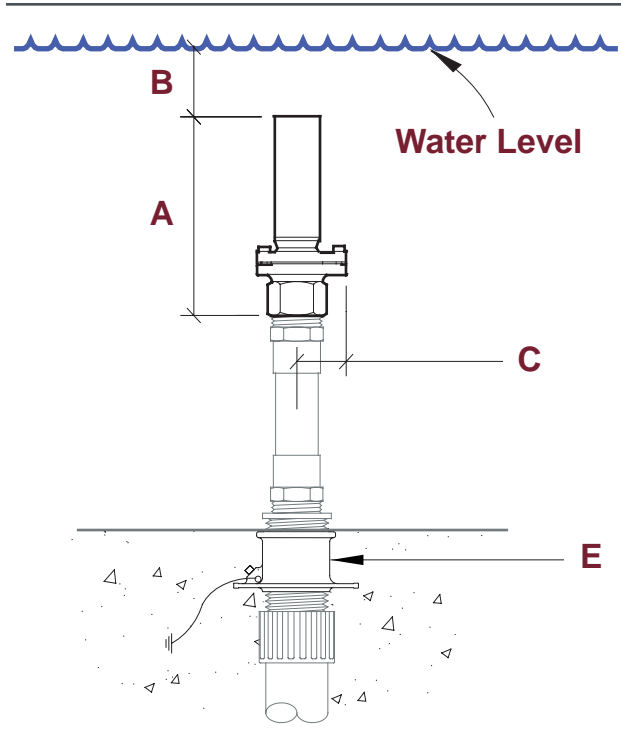

113 Series

Bubbler Jet

Function:

The **113 Series Bubbler Jet** are positioned just below the water level, pushing massive amounts of aerated water to a height and width of 36", appearing as a solid, frothy mound of water. Mounting in groups or on spray rings, bars, grids, or a jet pod is particularly striking.

| Size | A | B | C |
|--------|--------|----|-----------|
| 3/4" | 4" | 2" | R1-1/4" |
| 1-1/2" | 7" | 4" | R1-15/16" |
| 3" | 5-1/2" | 4" | R3-15/16" |

Recommended accessories shown in drawing:
 (E) 276 Series Slab Penetration. Not shown but recommended: 486 Series Water Level Sensor, Surge/Baffle Collar.

Key Features:

- Adjustable to 15 degrees off vertical.
- Machined cast bronze construction, with stainless steel fasteners.
- Three connection sizes available: 3/4" 1-1/2" & 3".
- **Water level dependent.** Will require a constant water level above the orifice.

#113-1070 Bubbler Jet:
 3/4" Solder connection; 1" orifice.

#113-1071 Bubbler Jet:
 3/4" NPT connection; 1" orifice.

#113-1150 Bubbler Jet:
 1-1/2" Solder connection; 1-1/2" orifice.

#113-1151 Bubbler Jet:
 1-1/2" NPT connection; 1-1/2" orifice.