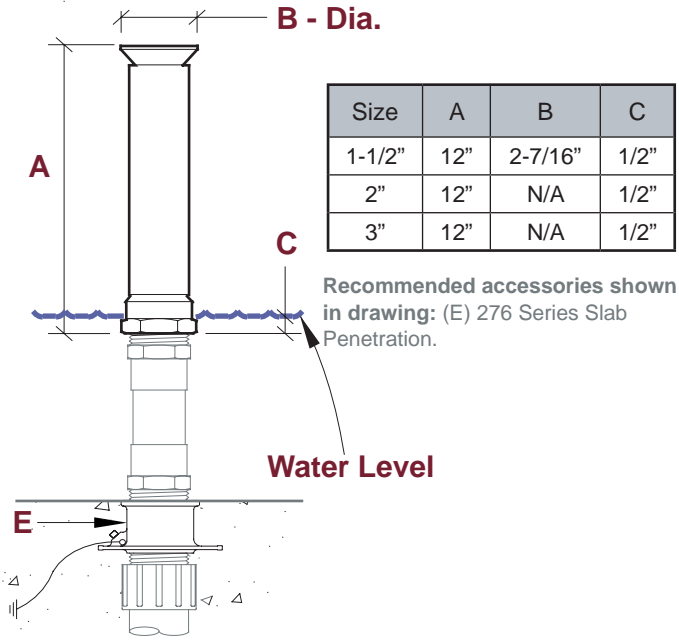

132 Series

Morning Glory Jet

Function:

The **132 Series Morning Glory Jet** is similar to the 131 Series Bell Jet, but has a spray height and diameter which varies according to the angle on the straight-cut adjustable cone. The two have an inverse relationship: as the degree of the angle increases, the diameter of the spray becomes wider and the height shortens. The angle can be specified when ordering, allowing virtually any look you desire.

#132-151-XX Morning Glory Jet: XX ° cone angle; 1-1/2" NPT female connection.

#132-201-XX Morning Glory Jet: XX ° cone angle; 2" NPT female connection.

#132-301-XX Morning Glory Jet: XX ° cone angle; 3" NPT female connection.

Key Features:

- Three connection sizes available: 1-1/2", 2", & 3".
- Standard finish is #16 polished brass; chrome-plating and powder coat finishes are available.
- Filtered or fine strained water recommended for optimum performance.
- Custom sizes available by request.
- Water level independent.