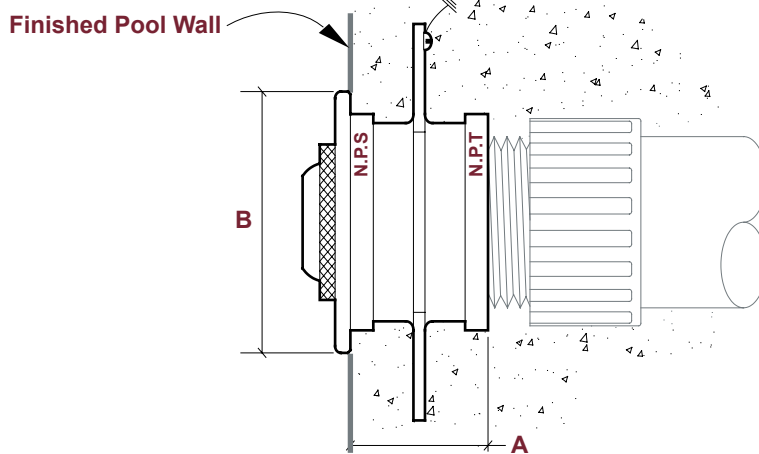

#### Function:

The **263 Series Eyeball Return Fitting** directs the flow of return water from the filter, achieving better circulation within the pool. The fitting is installed perpendicular to the pool's surface to maximize circulation.

**#263-110 Eyeball Return Fitting:** For poured concrete pools. Natural-finish cast brass; 2" female NPT connection.

**#263-210 Eyeball Return Fitting:** Same as #263-110, except with chrome-plated finish.

**#263-310 Eyeball Return Fitting:** For thin-wall pools. Natural-finish cast brass; 1-1/2" female NPS connection; includes two sealing gaskets, and 2" NPS bronze clamp ring and bonding screw.

**#263-410 Eyeball Return Fitting:** Same as #263-310, except with chrome-plated finish.

#### Key Features:

- 170 degree adjustable, 1" orifice eyeball.
- Additional orifice sizes are available upon request.
- Models available for thin-wall (fiberglass, stainless steel, brass, etc.) or poured concrete pools.
- Available in polished brass and chrome finishes.