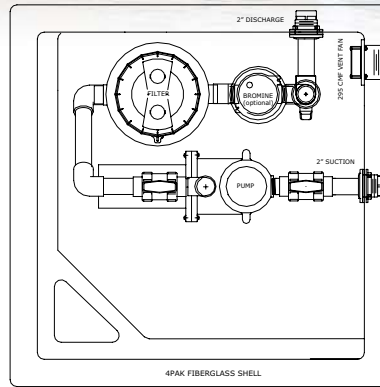

Function:

The **610e Bronze Series Cartridge Filter System** is our most economical underground vault cartridge filter system available. Made using schedule 40 PVC piping, ball valves, and fittings, it features high quality components and reliable construction all housed in a water tight, fiberglass vault with aluminum access hatch. *This system can be housed in a 4PAK or 6PAK vault. (4PAK shown)*

610e Pumping Options -

- Hobbs 315-44: 1/2 through 3 HP Series Centrifugal Pump. 1 or 3 phase power
- or
- Hobbs 320-HP: 5 HP Centrifugal Pump. 3 phase power
- 115/208-230/460V available. Installer must provide additional 120V line for 460V systems
- Basket strainer included

610e Filtration System -

- Hobbs 350-15 Series Clean & Clear Cartridge Filter, NSF Listed
- 75 GPM max through filter, system includes bypass line for remainder of flow
- Chemical resistant tank
- 1" drain wash-out