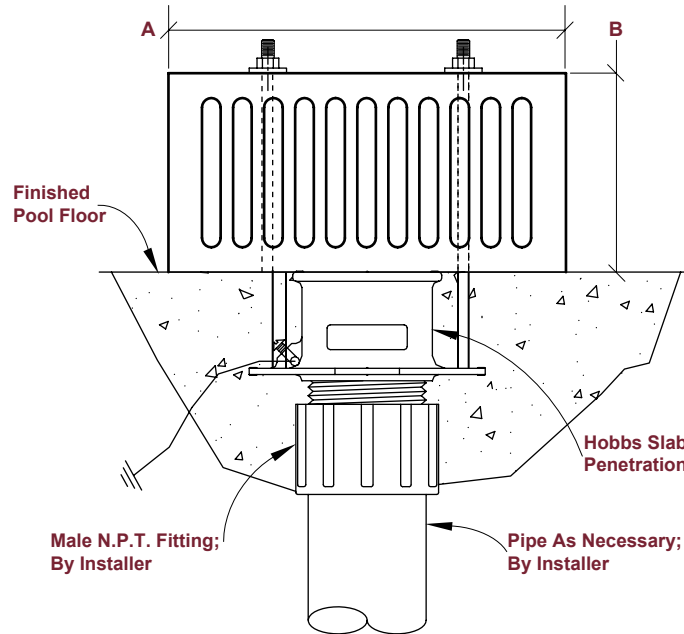

229 Series

Anti-Vortex / Strainer Plate

Function:

The **229 Series Stainless Steel Anti-Vortex / Strainer Plates** can be used for suction or discharge with a variety of in-ground fittings. The plate works as a filter to catch debris before it gets to the pumping system.

Key Features:

- Constructed of high quality, stainless steel.
- Secured to pool floor with stainless steel drop-in anchor bolts.
- Clears large debris from system.
- Perfect for tight spaces.

#229-0604 Stainless Steel A/V- Diverter Plate: 6x6x4"

#229-0804 Stainless Steel AV- Diverter Plate: 8x8x4"

#229-1204 Stainless Steel AV- Diverter Plate: 12x12x4"

#229-1604 Stainless Steel AV- Diverter Plate: 16x16x4"

RECOMMENDED PAIRING WITH HOBBS 276 SERIES SLAB PENETRATIONS