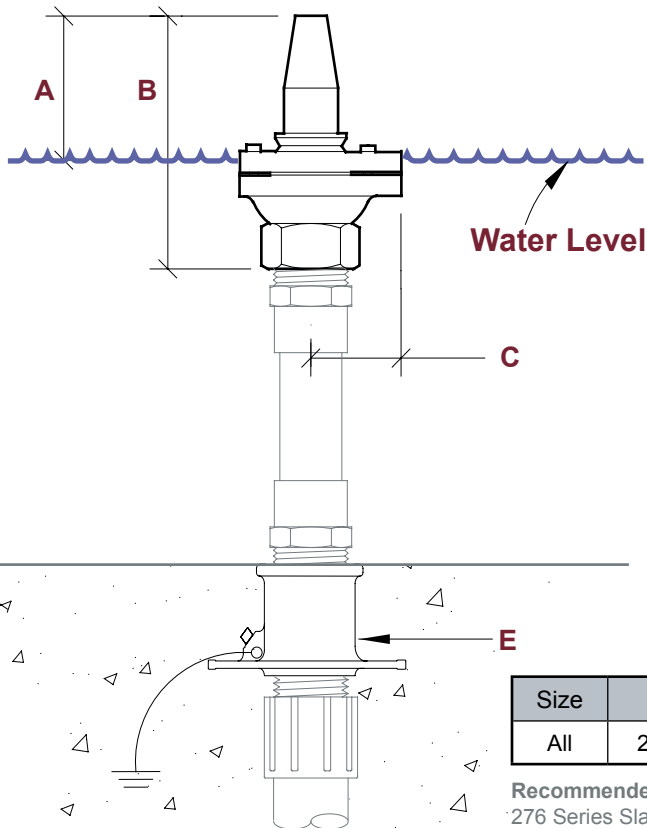

143-15 Series

Clearstream Jet

Function:

The **143-15 Series Clearstream Jet** creates a clean, smooth stream of water. Like our other Clearstream Jets, this model is adjustable to 15 degrees off vertical allowing flexibility in patterns of spray and throw. With spray heights reaching 60', the 143-15 series allows for various settings and configurations. This jet is available in three orifice sizes, 1/2", 5/8", 3/4", with 1-1/2" NPT or solder connection.

#143-50150 Clearstream Jet: 1/2" orifice, 1-1/2" Solder connection.

#143-50151 Clearstream Jet: 1/2" orifice, 1-1/2" NPT connection.

#143-62150 Clearstream Jet: 5/8" orifice, 1-1/2" Solder connection.

#143-62151 Clearstream Jet: 5/8" orifice, 1-1/2" NPT connection.

#143-75150 Clearstream Jet: 3/4" orifice, 1-1/2" Solder connection.

#143-75151 Clearstream Jet: 3/4" orifice, 1-1/2" NPT connection.

Key Features:

- 1-1/2" female NPT or Solder connection inlet.
- Three orifice sizes available: 1/2", 5/8", and 3/4".
- Adjustable to 15 degrees off vertical.
- Machined from high-quality, noncorrosive brass.
- **Water level independent.**

Size	A	B	C
All	2" MIN	5-7/16"	R1-15/16"

Recommended accessories shown in drawing: (E) 276 Series Slab Penetration.

Model	Order # 200-	Flow Volume	Spray Height														Shipping Weight		
			1'	2'	3'	4'	5'	6'	7'	8'	9'	10'	15'	20'	30'	40'		50'	60'
143-50150	20135	GPM	5	7	8	10	11	12	13	14	14	15	19	22	26				5.0 lbs
143-50151	20136	GPM																	
143-62150	20137	GPM	8	11	13	15	17	18	20	21	23	24	29	34	41	48	53		
143-62151	20138	GPM																	
143-75150	20139	GPM	11	15	19	22	24	27	29	31	32	34	42	48	59	69	77	84	
143-75151	20140	GPM																	
All Models		Head (ft)	2	3	4	6	7	8	10	11	12	14	20	27	40	54	67	81	